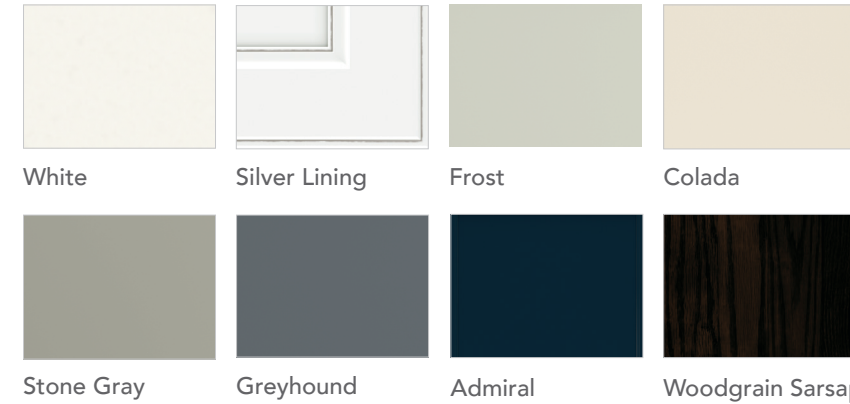

PURESTYLE COLORS See back page for finish availability.

*Woodgrain Sarsaparilla features non-textured doors, drawer fronts and mouldings, with standard cabinet sides and stained hardwood face frames.